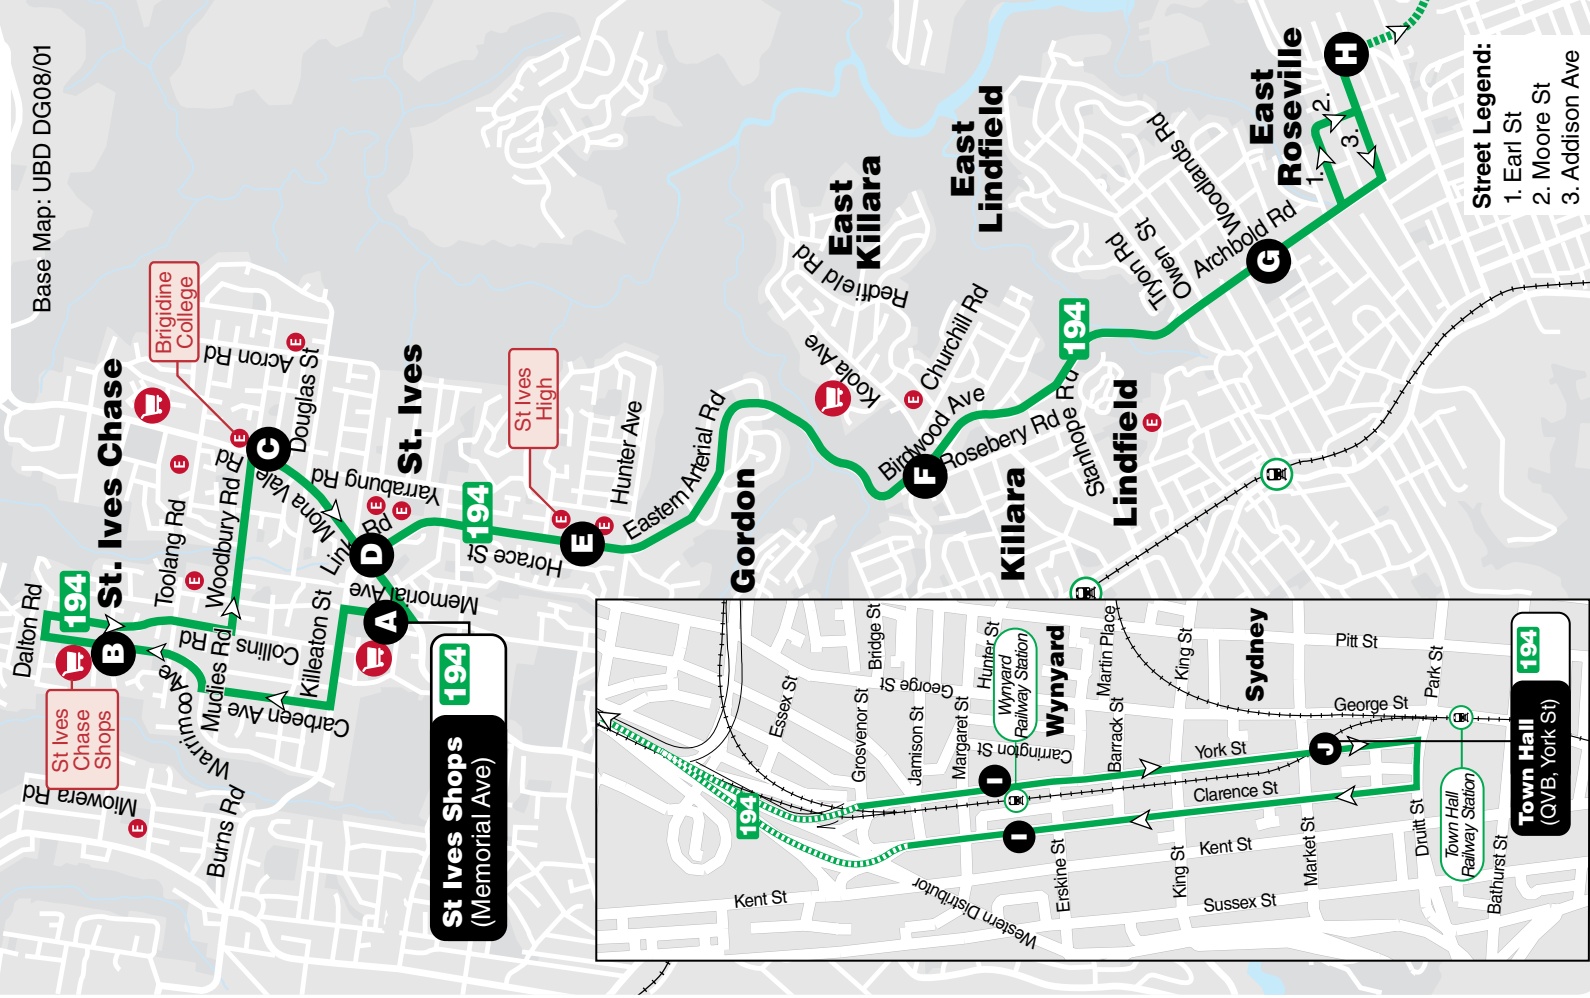

**Monday to Friday**

map ref	Route Number	194	194	194	194	194	194	194	194	194	194	194	194	194	194	
		am	am	am	am	pm	pm	pm	pm	pm	pm	pm	pm	pm	pm	
<b>J</b>	Town Hall (QVB York St Stand D)	8.00	9.00	10.00	11.00	12.00	1.00	2.00	3.00	4.00	4.50	5.10	5.25	5.40	5.55	6.20
<b>I</b>	Wynyard (Clarence & Margaret St)	8.05	9.05	10.05	11.05	12.05	1.05	2.05	3.05	4.05	4.55	5.15	5.30	5.45	6.00	6.25
<b>H</b>	East Roseville (Addison Ave)	8.23	9.23	10.23	11.23	12.23	1.23	2.23	3.23	4.23	5.18	5.40	5.55	6.10	6.25	6.48
<b>G</b>	East Lindfield (Woodlands Rd)	8.26	9.26	10.26	11.26	12.26	1.26	2.26	3.26	4.26	5.21	5.43	5.58	6.13	6.28	6.51
<b>F</b>	Killara (Koola Av)	8.32	9.32	10.32	11.32	12.32	1.32	2.32	3.32	4.32	5.27	5.49	6.04	6.19	6.34	6.57
<b>E</b>	St Ives High	8.36	9.36	10.36	11.36	12.36	1.36	2.36	3.36	4.36	5.31	5.53	6.08	6.23	6.38	7.01
<b>D</b>	Mona Vale & Link Rd	8.38	9.38	10.38	11.38	12.38	1.38	2.38	3.38	4.38	5.33	5.55	6.10	6.25	6.40	7.03
<b>A</b>	St Ives Shops (Memorial Av)	8.40	9.40	10.40	11.40	12.40	1.40	2.40	3.40	4.40	5.35	5.57	6.12	6.27	6.42	7.05
<b>B</b>	St Ives Chase Shops (Warrimoo Av)	8.45	9.45	10.45	11.45	12.45	1.45	2.45	3.45	4.45	5.40	6.03	6.18	6.33	6.48	7.11
<b>C</b>	Woodbury Av (near Mona Vale Rd)	8.50	9.50	10.50	11.50	12.50	1.50	2.50	3.50	4.50	5.45	6.08	6.23	6.38	6.53	7.16

**Legend**

- Bus Route
- Express Route
- Railway Line
- Railway Station
- 194** Bus Route Number
- Educational Institution
- Hospital
- Shopping Centre

Base Map: UBD DG08/01

**Street Legend:**  
 1. Earl St  
 2. Moore St  
 3. Addison Ave