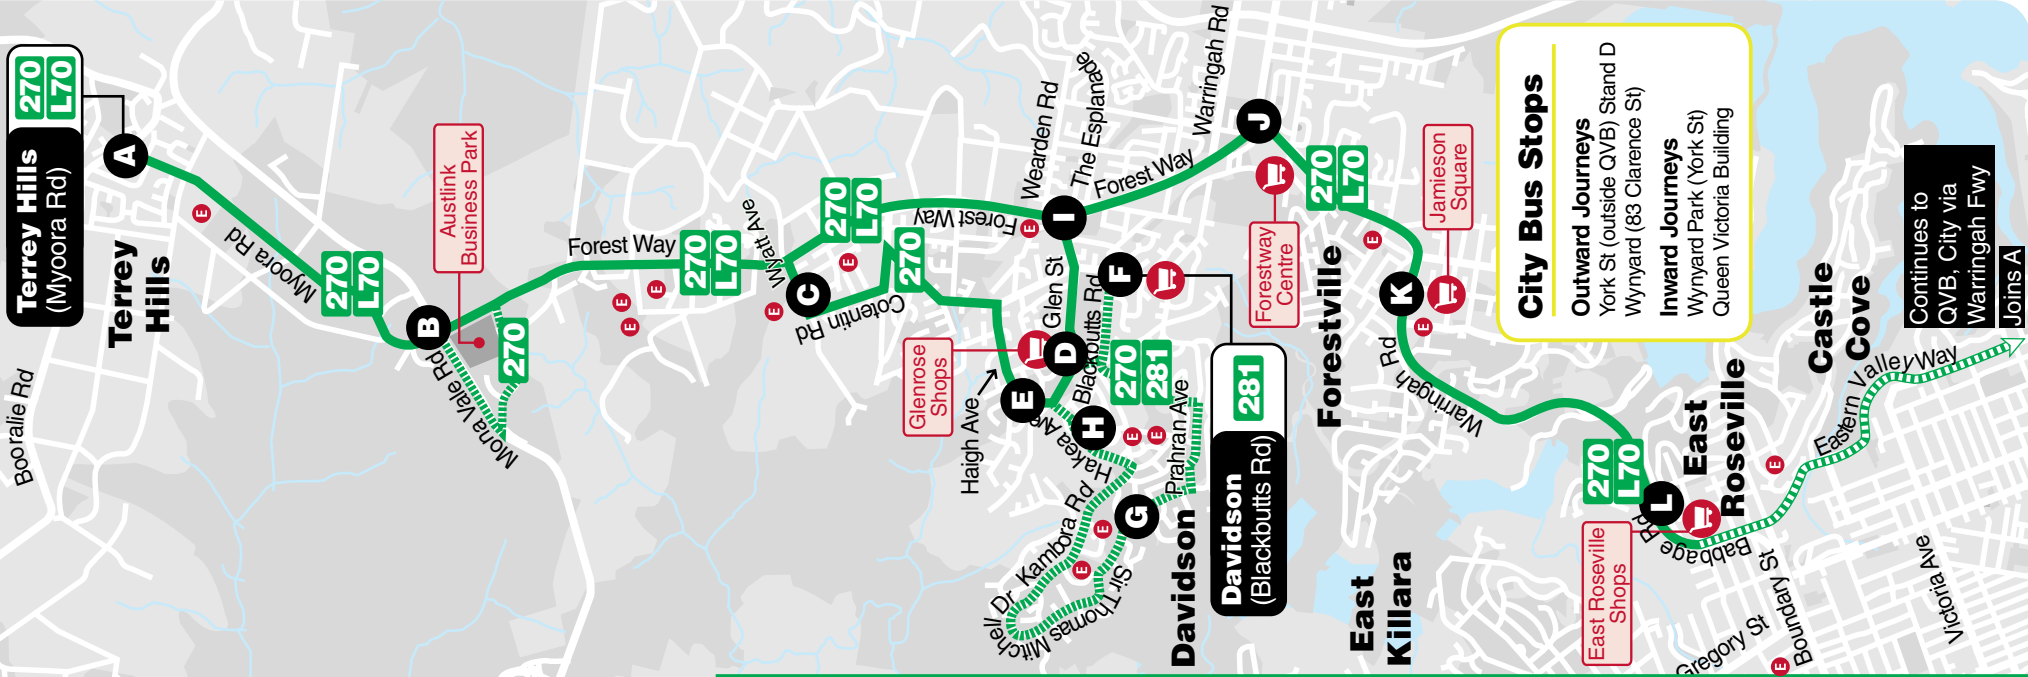

The Sunday City timetable operates on all Public Holidays.

Explanations

- A** – Change buses at Forestway Centre for travel to Davidson.
- B** – Join bus at bus shelter opposite Glenrose Shops.
- C** – Bus commences trip from The Esplanade and Prince Charles Rd at 7.45am.
- D** – Journey operates from Forest Way via Glen St, Lockwood Ave, Blackbutts Rd & Davidson route to Hakea Ave, then normal route.
- E** – Board bus in Forest Way.
- F** – Journey operates via Forest Way direct.
- H** – Journey operates via Killarney Heights.
- K** – Journey commences from Killarney Heights at 7.10am and enters Warringah Rd at Starkey St.
- N** – Journey diverts through Austlink Business Park via Minna Close.
- Q** – Change at Forest Way for travel to the City.
- X** – Change buses at Jamieson Square for travel to Killarney Heights.
- TF** – Service operates on Thursday and Friday nights only.
- L70** – Limited stop service. These services will stop at Terrey Hills (Myoora / Booralie) / Hews Parade / Prince Charles / Forestway Shops / Jamieson Square / Crown of the Hill / East Roseville Shops.
- Wheelchair accessible service.

Routes

270/L70

Bus Route Map

Legend

- Bus Route
- Express Route
- Occasional Journey
- Railway Line
- Railway Station
- 270** Bus Route Number
- Educational Institution
- Shopping Centre

Base Map: UBD DG08/01

City Bus Stops

Outward Journeys
York St (outside QVB) Stand D
Wynyard (83 Clarence St)

Inward Journeys
Wynyard Park (York St)
Queen Victoria Building

Joins A
Continues to
QVB, City via
Warringah Fwy

Town Hall
(QVB, York St)