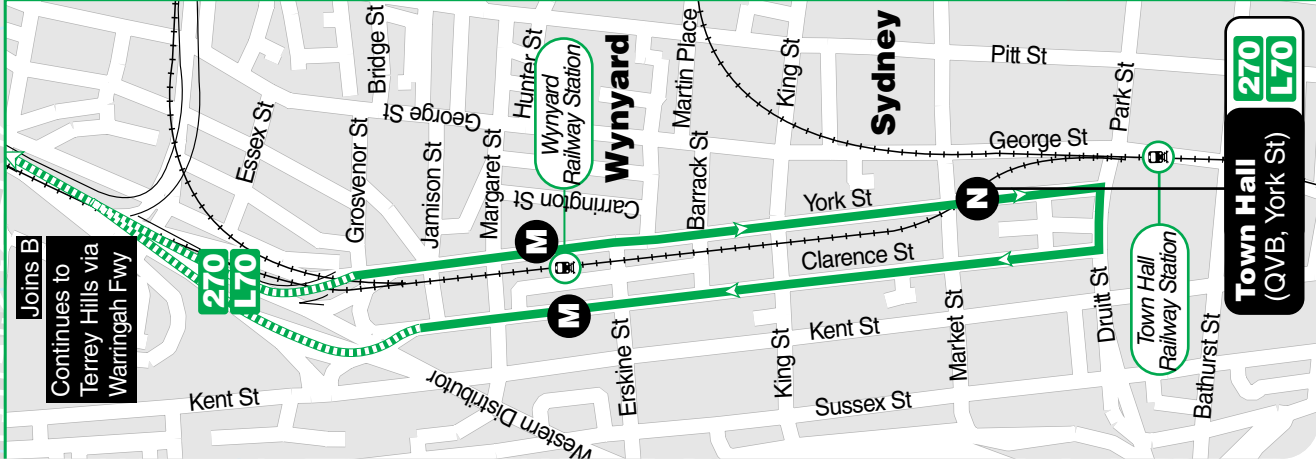

The Sunday City timetable operates on all Public Holidays.

Explanations

- A** – Change buses at Forestway Centre for travel to Davidson.
- B** – Join bus at bus shelter opposite Glenrose Shops.
- C** – Bus commences trip from The Esplanade and Prince Charles Rd at 7.45am.
- D** – Journey operates from Forest Way via Glen St, Lockwood Ave, Blackbutts Rd & Davidson route to Hakea Ave, then normal route.
- E** – Board bus in Forest Way.
- F** – Journey operates via Forest Way direct.
- H** – Journey operates via Killarney Heights.
- K** – Journey commences from Killarney Heights at 7.10am and enters Warringah Rd at Starkey St.
- N** – Journey diverts through Austlink Business Park via Minna Close.
- Q** – Change at Forest Way for travel to the City.
- X** – Change buses at Jamieson Square for travel to Killarney Heights.
- TF** – Service operates on Thursday and Friday nights only.
- L70** – Limited stop service. These services will stop at Terrey Hills (Myoora / Booralie) / Hews Parade / Prince Charles / Forestway Shops / Jamieson Square / Crown of the Hill / East Roseville Shops.
- Wheelchair accessible service.

Routes

270/L70

Bus Route Map

Legend

- Bus Route
- Express Route
- Occasional Journey
- Railway Line
- Railway Station
- 270** Bus Route Number
- Educational Institution
- Shopping Centre

Base Map: UBD DG08/01

City Bus Stops

Outward Journeys
York St (outside QVB) Stand D
Wynyard (83 Clarence St)

Inward Journeys
Wynyard Park (York St)
Queen Victoria Building

Joins A
Continues to
QVB, City via
Warringah Fwy

Town Hall
(QVB, York St)